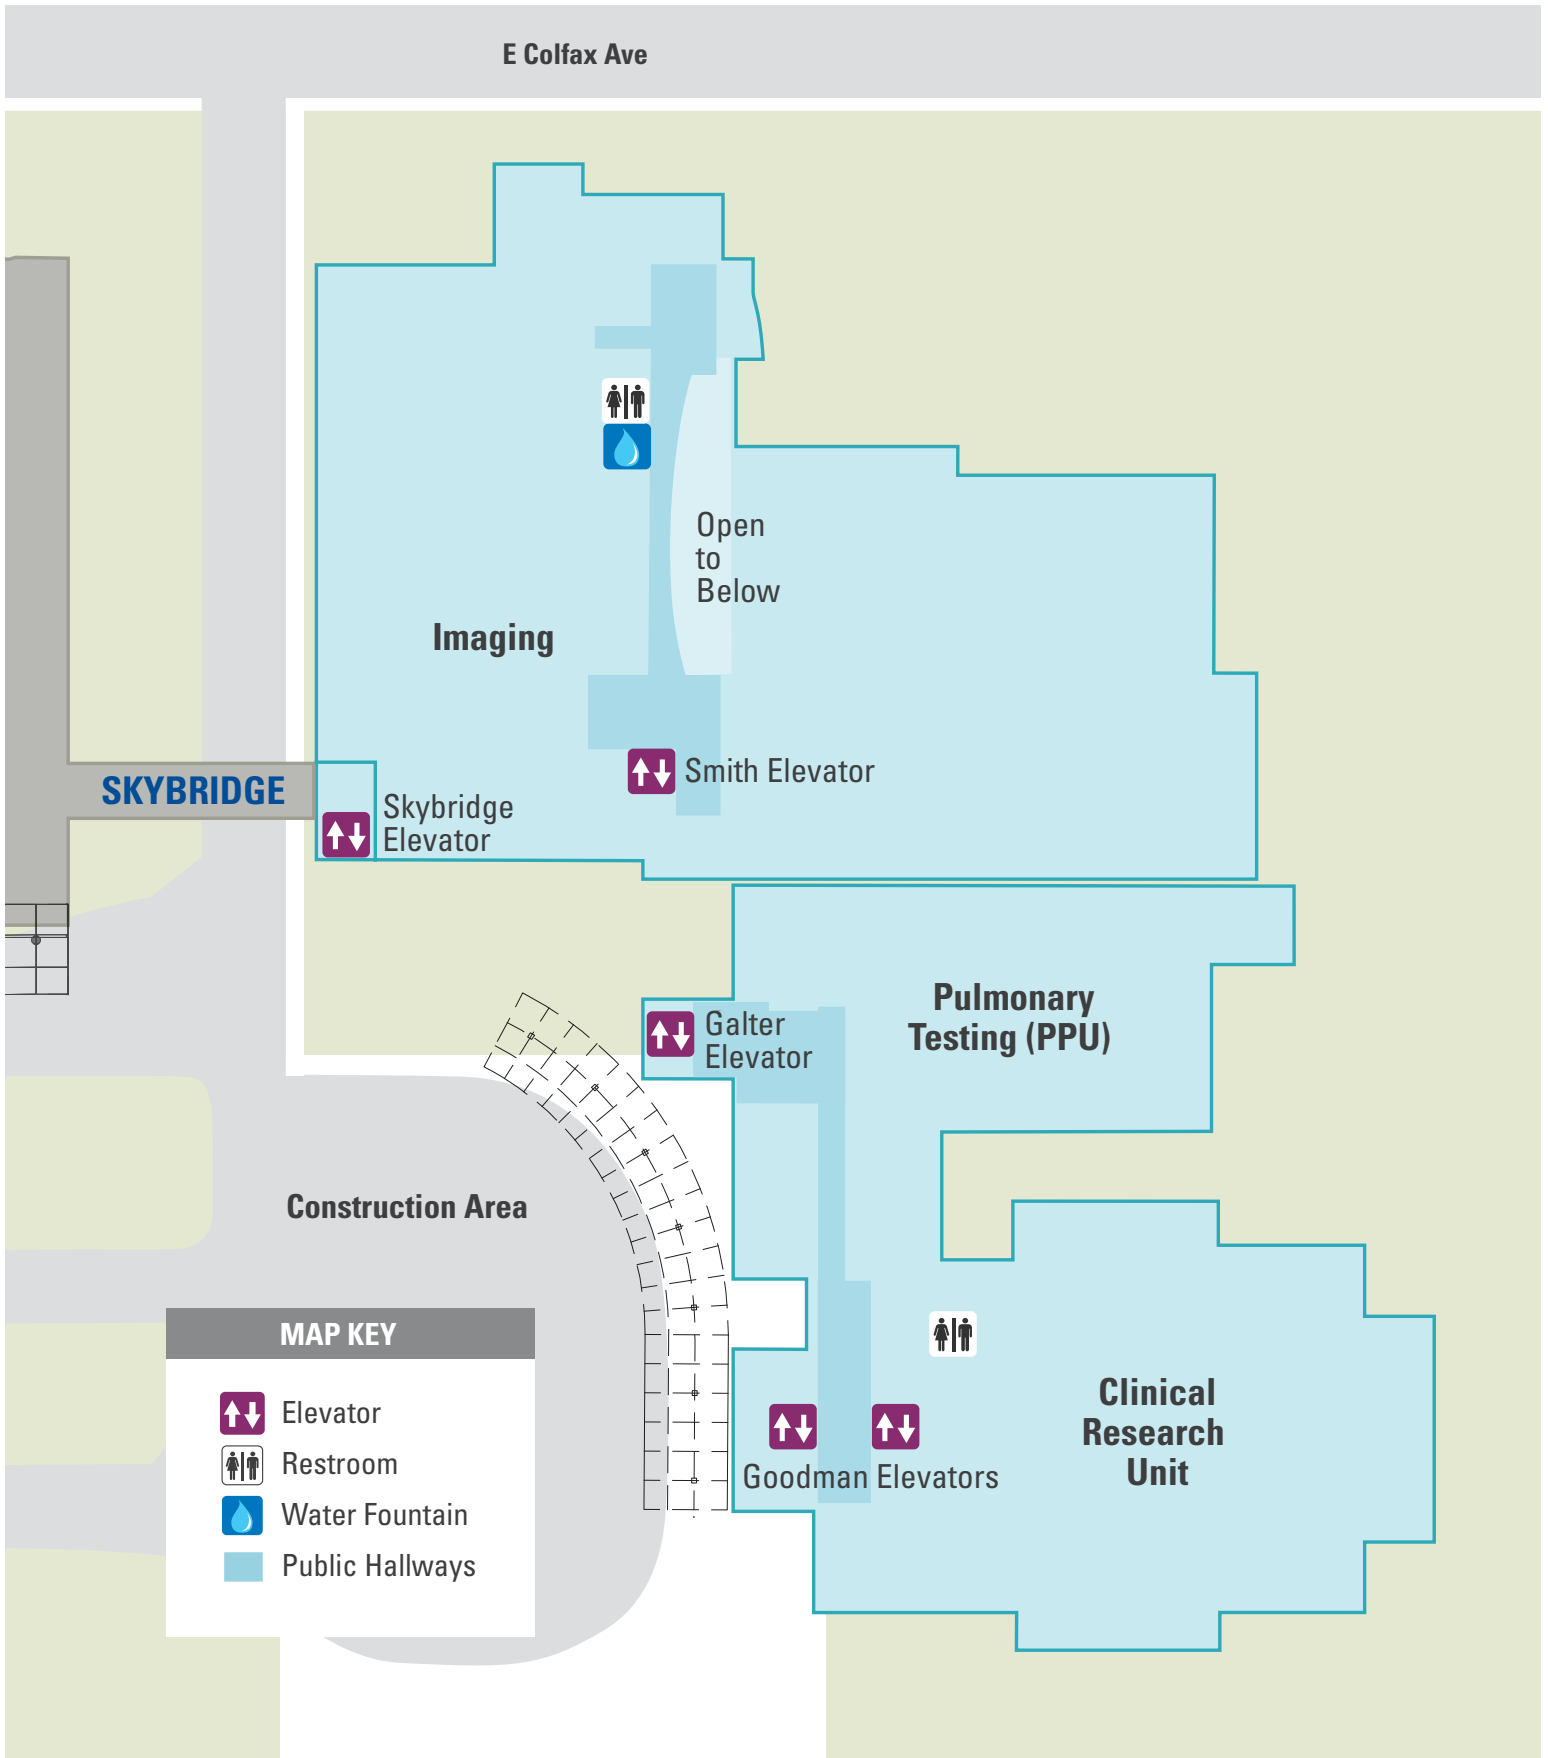

SMITH BUILDING THIRD FLOOR

Free valet parking available.

E Colfax Ave

Imaging

Open to Below

SKYBRIDGE

Skybridge Elevator

Smith Elevator

Pulmonary Testing (PPU)

Galter Elevator

Construction Area

MAP KEY

-  Elevator
-  Restroom
-  Water Fountain
-  Public Hallways

Goodman Elevators

Clinical Research Unit